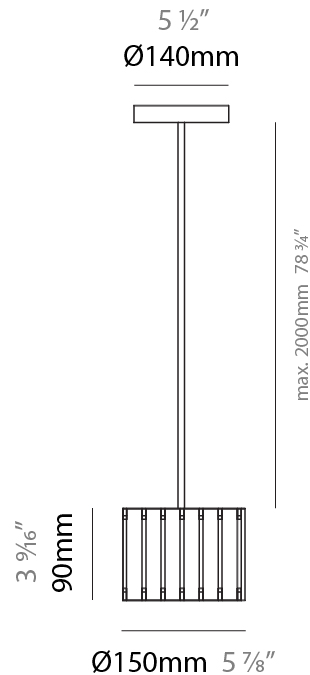

PROJECT	
TYPE	
SPECIFIER	
QUANTITY	
DATE	

LUZ OCULTA WOOD SUSPENSION

D51043- -

base number	Finish Options	Finish Options

1. To build a product code in our configurator select the specify button on the base model # product page
2. To build a manual product code on this datasheet choose from the options listed below in blue font and add the suffix to the base model #

GENERAL

Series: Luz Oculta
Subseries: Luz Oculta Wood
Brand: Fambuena
Division: Design
Mounting Type: Suspension
Mounting Location: Ceiling
Subcategory: Pendant

PHYSICAL

Shape: Rectangle
Diameter (mm): 150
Diameter (in): 5 7/8
Height (mm): 90
Height (in): 3 9/16
Light Distribution: Direct / Indirect
Fixture Finish: [DOW / NAT](#)
Holder Finish: BRA / BRZ
Fixture Material: Metal / Wood
Cable Details: Cable length 2000mm / 79"

ELECTRICAL

Number of Lamps: 1
Lamp Type: LED Retrofit
Lamp Shape: T4
Bulb Included: Bulb Not Included
Max. Wattage Per Lamp (W): 3
Lamp Base: G9
Input Voltage (V): 120

LED

OPTICAL

RATINGS AND CERTIFICATIONS

Certified By: Certified for North American Standards
IP rating: IP20