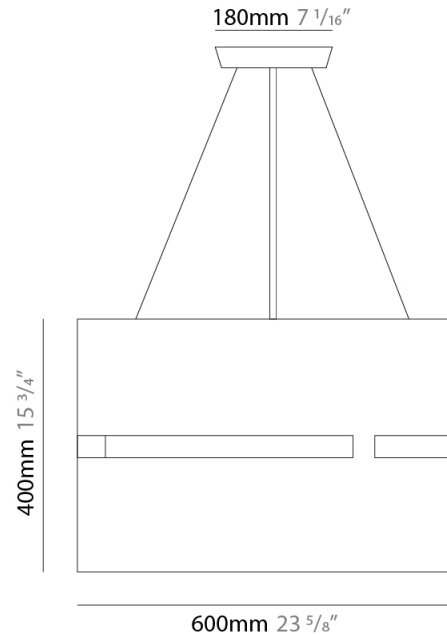

PROJECT	_____
TYPE	_____
SPECIFIER	_____
QUANTITY	_____
DATE	_____

LUZ OCULTA METAL SUSPENSION

D51063-

base number   Finish
Options

1. To build a product code in our configurator select the specify button on the base model # product page
2. To build a manual product code on this datasheet choose from the options listed below in blue font and add the suffix to the base model #

GENERAL

Series: Luz Oculta
Subseries: Luz Oculta Metal
Brand: Fambuena
Division: Design
Mounting Type: Suspension
Mounting Location: Ceiling
Subcategory: Pendant

PHYSICAL

Shape: Rectangle
Diameter (mm): 600
Diameter (in): 23 5/8
Height (mm): 400
Height (in): 15 3/4
Light Distribution: Direct / Indirect
Fixture Finish: [BRA](#) / [BRZ](#) / [ABR](#)
Fixture Material: Metal
Cable Details: Cable length 2000mm / 79"

ELECTRICAL

Number of Lamps: 1
Lamp Type: LED Retrofit
Lamp Shape: A19
Bulb Included: Bulb Not Included
Max. Wattage Per Lamp (W): 15
Lamp Base: E26
Input Voltage (V): 120
Upon Request: 277Vac / GU24

LED

OPTICAL

RATINGS AND CERTIFICATIONS

Certified By: Certified for North American Standards
IP rating: IP20