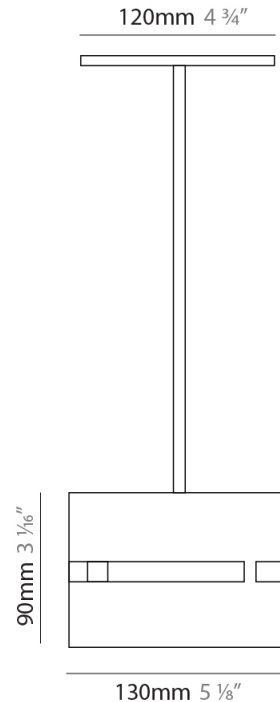

PROJECT	_____
TYPE	_____
SPECIFIER	_____
QUANTITY	_____
DATE	_____

LUZ OCULTA METAL SUSPENSION

D51033-

base number _____
Finish _____
Options _____

1. To build a product code in our configurator select the specify button on the base model # product page
2. To build a manual product code on this datasheet choose from the options listed below in blue font and add the suffix to the base model #

GENERAL

Series: Luz Oculta _____
Subseries: Luz Oculta Metal _____
Brand: Fambuena _____
Division: Design _____
Mounting Type: Suspension _____
Mounting Location: Ceiling _____
Subcategory: Pendant _____

PHYSICAL

Shape: Rectangle _____
Diameter (mm): 130 _____
Diameter (in): 5 1/8 _____
Height (mm): 90 _____
Height (in): 4 1/2 _____
Light Distribution: Direct / Indirect _____
Fixture Finish: [BRA](#) / [BRZ](#) / [ABR](#) _____
Fixture Material: Metal _____
Cable Details: Cable length 2000mm / 79" _____

ELECTRICAL

Number of Lamps: 1 _____
Lamp Type: LED Retrofit _____
Lamp Shape: T4 _____
Bulb Included: Bulb Not Included _____
Max. Wattage Per Lamp (W): 5 _____
Lamp Base: G9 _____
Input Voltage (V): 120 _____

LED

OPTICAL

RATINGS AND CERTIFICATIONS

Certified By: Certified for North American Standards _____
IP rating: IP20 _____