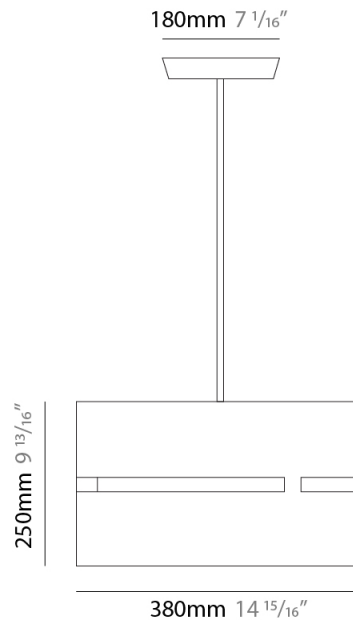

LUZ OCULTA METAL SUSPENSION

D51031-

base number _____
Finish Options _____

1. To build a product code in our configurator select the specify button on the base model # product page
2. To build a manual product code on this datasheet choose from the options listed below in blue font and add the suffix to the base model #

GENERAL

Series: Luz Oculta _____
Subseries: Luz Oculta Metal _____
Brand: Fambuena _____
Division: Design _____
Mounting Type: Suspension _____
Mounting Location: Ceiling _____
Subcategory: Pendant _____

PHYSICAL

Shape: Rectangle _____
Diameter (mm): 380 _____
Diameter (in): 14 ¹⁵/₁₆ _____
Height (mm): 250 _____
Height (in): 10 _____
Light Distribution: Direct / Indirect _____
Fixture Finish: [BRA](#) / [BRZ](#) / [ABR](#) _____
Fixture Material: Metal _____
Cable Details: Cable length 2000mm / 79" _____

ELECTRICAL

Number of Lamps: 1 _____
Lamp Type: LED Retrofit _____
Lamp Shape: A19 _____
Bulb Included: Bulb Not Included _____
Max. Wattage Per Lamp (W): 8 _____
Lamp Base: E26 _____
Input Voltage (V): 120 _____
Upon Request: 277Vac / GU24 _____

LED

OPTICAL

RATINGS AND CERTIFICATIONS

Certified By: Certified for North American Standards _____
IP rating: IP20 _____