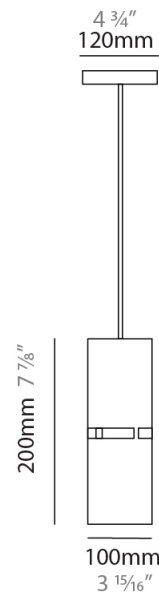

LUZ OCULTA METAL SUSPENSION

D51034-

base number   Finish
Options

PROJECT	_____
TYPE	_____
SPECIFIER	_____
QUANTITY	_____
DATE	_____

1. To build a product code in our configurator select the specify button on the base model # product page
2. To build a manual product code on this datasheet choose from the options listed below in blue font and add the suffix to the base model #

GENERAL

Series: Luz Oculta
Subseries: Luz Oculta Metal
Brand: Fambuena
Division: Design
Mounting Type: Suspension
Mounting Location: Ceiling
Subcategory: Pendant

PHYSICAL

Shape: Rectangle
Diameter (mm): 100
Diameter (in): 3 ¹⁵/₁₆
Height (mm): 200
Height (in): 7 ⁷/₈
Light Distribution: Direct / Indirect
Fixture Finish: [BRA](#) / [BRZ](#) / [ABR](#)
Fixture Material: Metal
Cable Details: Cable length 2000mm / 79"

ELECTRICAL

Number of Lamps: 1
Lamp Type: LED Retrofit
Lamp Shape: T4
Bulb Included: Bulb Not Included
Max. Wattage Per Lamp (W): 5
Lamp Base: G9
Input Voltage (V): 120

LED

OPTICAL

RATINGS AND CERTIFICATIONS

Certified By: Certified for North American Standards
IP rating: IP20