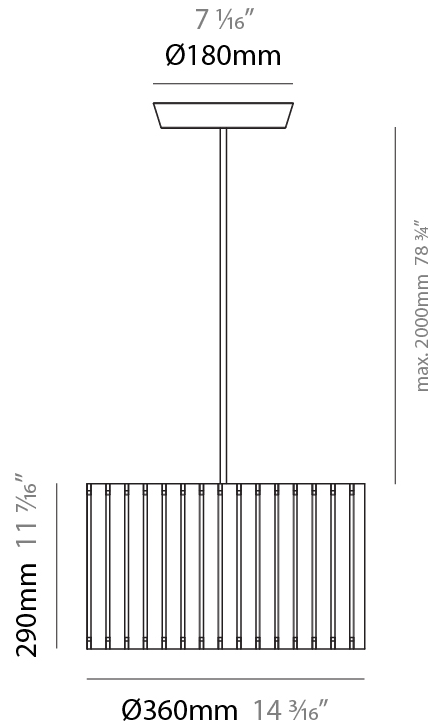

PROJECT	
TYPE	
SPECIFIER	
QUANTITY	
DATE	

LUZ OCULTA WOOD SUSPENSION

D51039- -

base number   Finish Options   Finish Options

1. To build a product code in our configurator select the specify button on the base model # product page
2. To build a manual product code on this datasheet choose from the options listed below in blue font and add the suffix to the base model #

GENERAL

Series: Luz Oculta
Subseries: Luz Oculta Wood
Brand: Fambuena
Division: Design
Mounting Type: Suspension
Mounting Location: Ceiling
Subcategory: Pendant

PHYSICAL

Shape: Rectangle
Diameter (mm): 360
Diameter (in): 14 ³/₁₆
Height (mm): 290
Height (in): 11 ⁷/₁₆
Light Distribution: Direct / Indirect
Fixture Finish: [DOW / NAT](#)
Holder Finish: BRA / BRZ
Fixture Material: Metal / Wood
Cable Details: Cable length 2000mm / 79"

ELECTRICAL

Number of Lamps: 1
Lamp Type: LED Retrofit
Lamp Shape: A19
Bulb Included: Bulb Not Included
Max. Wattage Per Lamp (W): 7
Lamp Base: E26
Input Voltage (V): 120
Upon Request: 277Vac / GU24

LED

OPTICAL

RATINGS AND CERTIFICATIONS

Certified By: Certified for North American Standards
IP rating: IP20